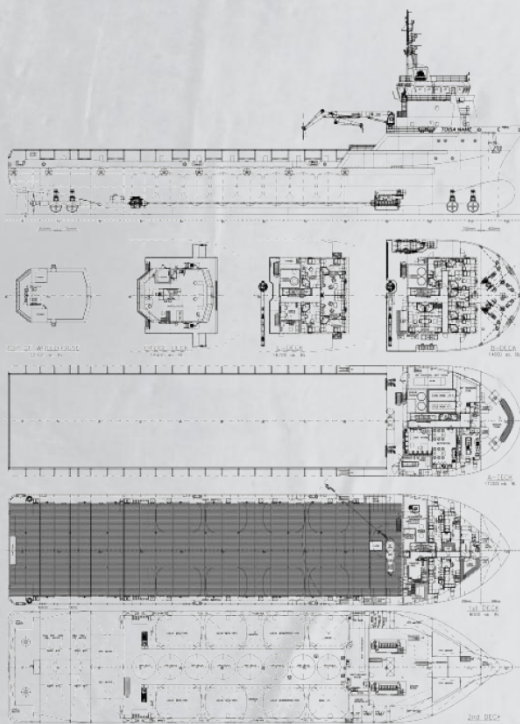

# TOISA SOLITAIRE DP1 PLATFORM SUPPLY VESSEL

## General Arrangement

## Key Features

- DP1
- 7,909 BHP
- 1020 SQM Deck Space
- 87.4 m Length Overall